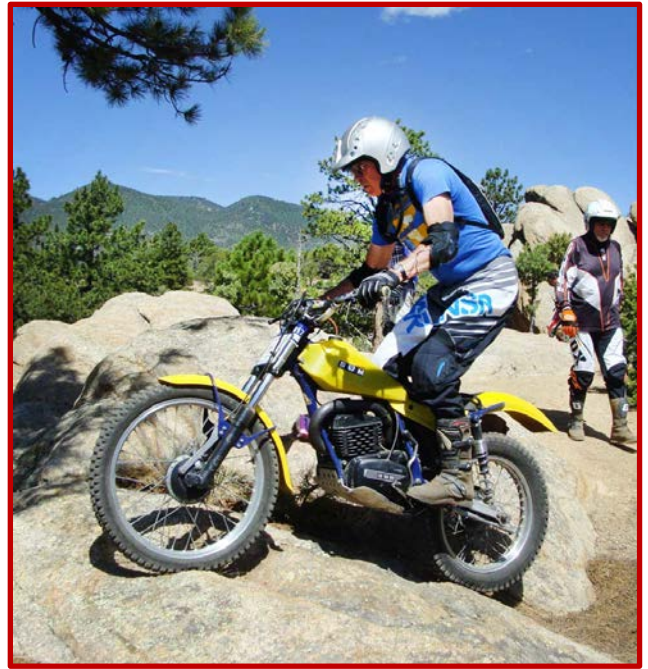

On-site sign up starts at 8:00 am on both day (wait in  
line)

Riders go out at 9:00 am both days

Tucker Ranch is a beautiful trials venue located in Cotopaxi, CO. The Tucker Family, owners of this private property, have been supporters and promoters of Observed Trials for generations.

We are very appreciative that the Tucker family allows MWVTA to hold events on their ranch. Please be considerate of the Tucker Family and all their neighbors.

- ◆ All vintage, twin-shock and modern bike support class riders are invited to attend.
- ◆ ***Spark arrestors required ~ no spark arrestor, no riding.***
- ◆ ***All competitors MUST have a current AMA membership.***
- ◆ OHV sticker not required.
- ◆ Primitive camping is available at no charge, pets welcome ~ must be under control.
- ◆ ***Burgers and hotdogs are provided for the traditional Saturday BBQ. Please bring a side-dish or something yummy to share. BYOB.***